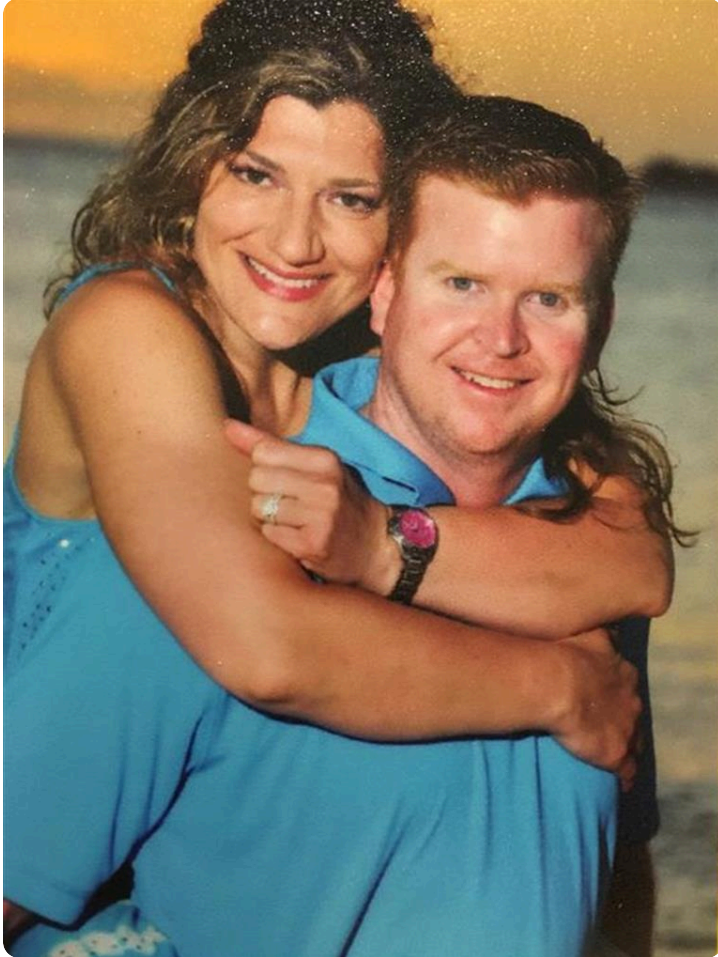

# **Stephanie Anne Bullard- Loveland**

AUG 6, 1977 - DEC 1, 2017

Scan to Visit

## Media

**Stephanie Anne Bullard-Loveland**

AUG 6, 1977 - DEC 1, 2017

**Patty Clement** shared 3 photos to the **New Album Name** album.

December 6 at 8:39 AM

**Media**

**Stephanie Anne Bullard-Loveland**

AUG 6, 1977 - DEC 1, 2017